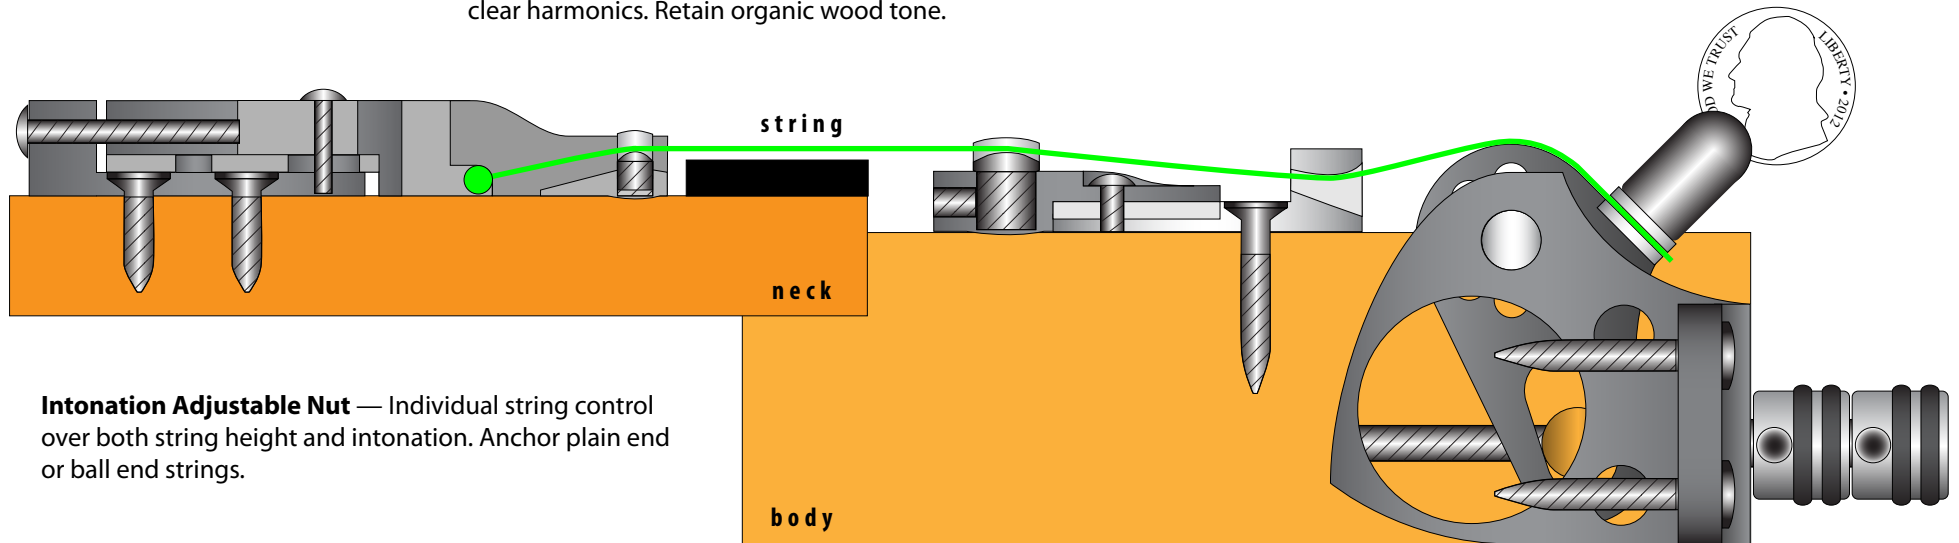

TOONE & TOWNSEND

Simplicity Tuning System • Patents Pending

Designed & Machined in USA

Copyright 2011, Rick Toone | Luthier, LLC. All rights reserved.

**Intonation Cantilever Bridge** — Capture every nuance of string vibration. Experience deep fundamentals and clear harmonics. Retain organic wood tone.

**Headless Tuner** — Aerospace precision. Ergonomic comfort. Secure neoprene grip even under hot stage lighting. Tool-free string changes using any coin.

**Intonation Adjustable Nut** — Individual string control over both string height and intonation. Anchor plain end or ball end strings.

**"One of the most well built, well conceived instruments I've ever owned or played."**

— Tosin Abasi (Animals As Leaders)

SCALE = 1:1